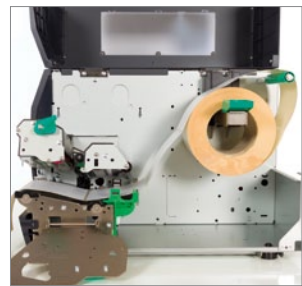

# > B-EX4D2

The Perfect Solution for Direct Thermal Applications

The Toshiba B-EX4D2 direct thermal 4 inch industrial printer combines the benefits of the B-EX high performance series at a mid-range price point.

Toshiba's lowest cost industrial solution - reliable, robust with excellent print quality, everything you would expect in an B-EX, except the ribbon!

**TOSHIBA**  
Leading Innovation >>>